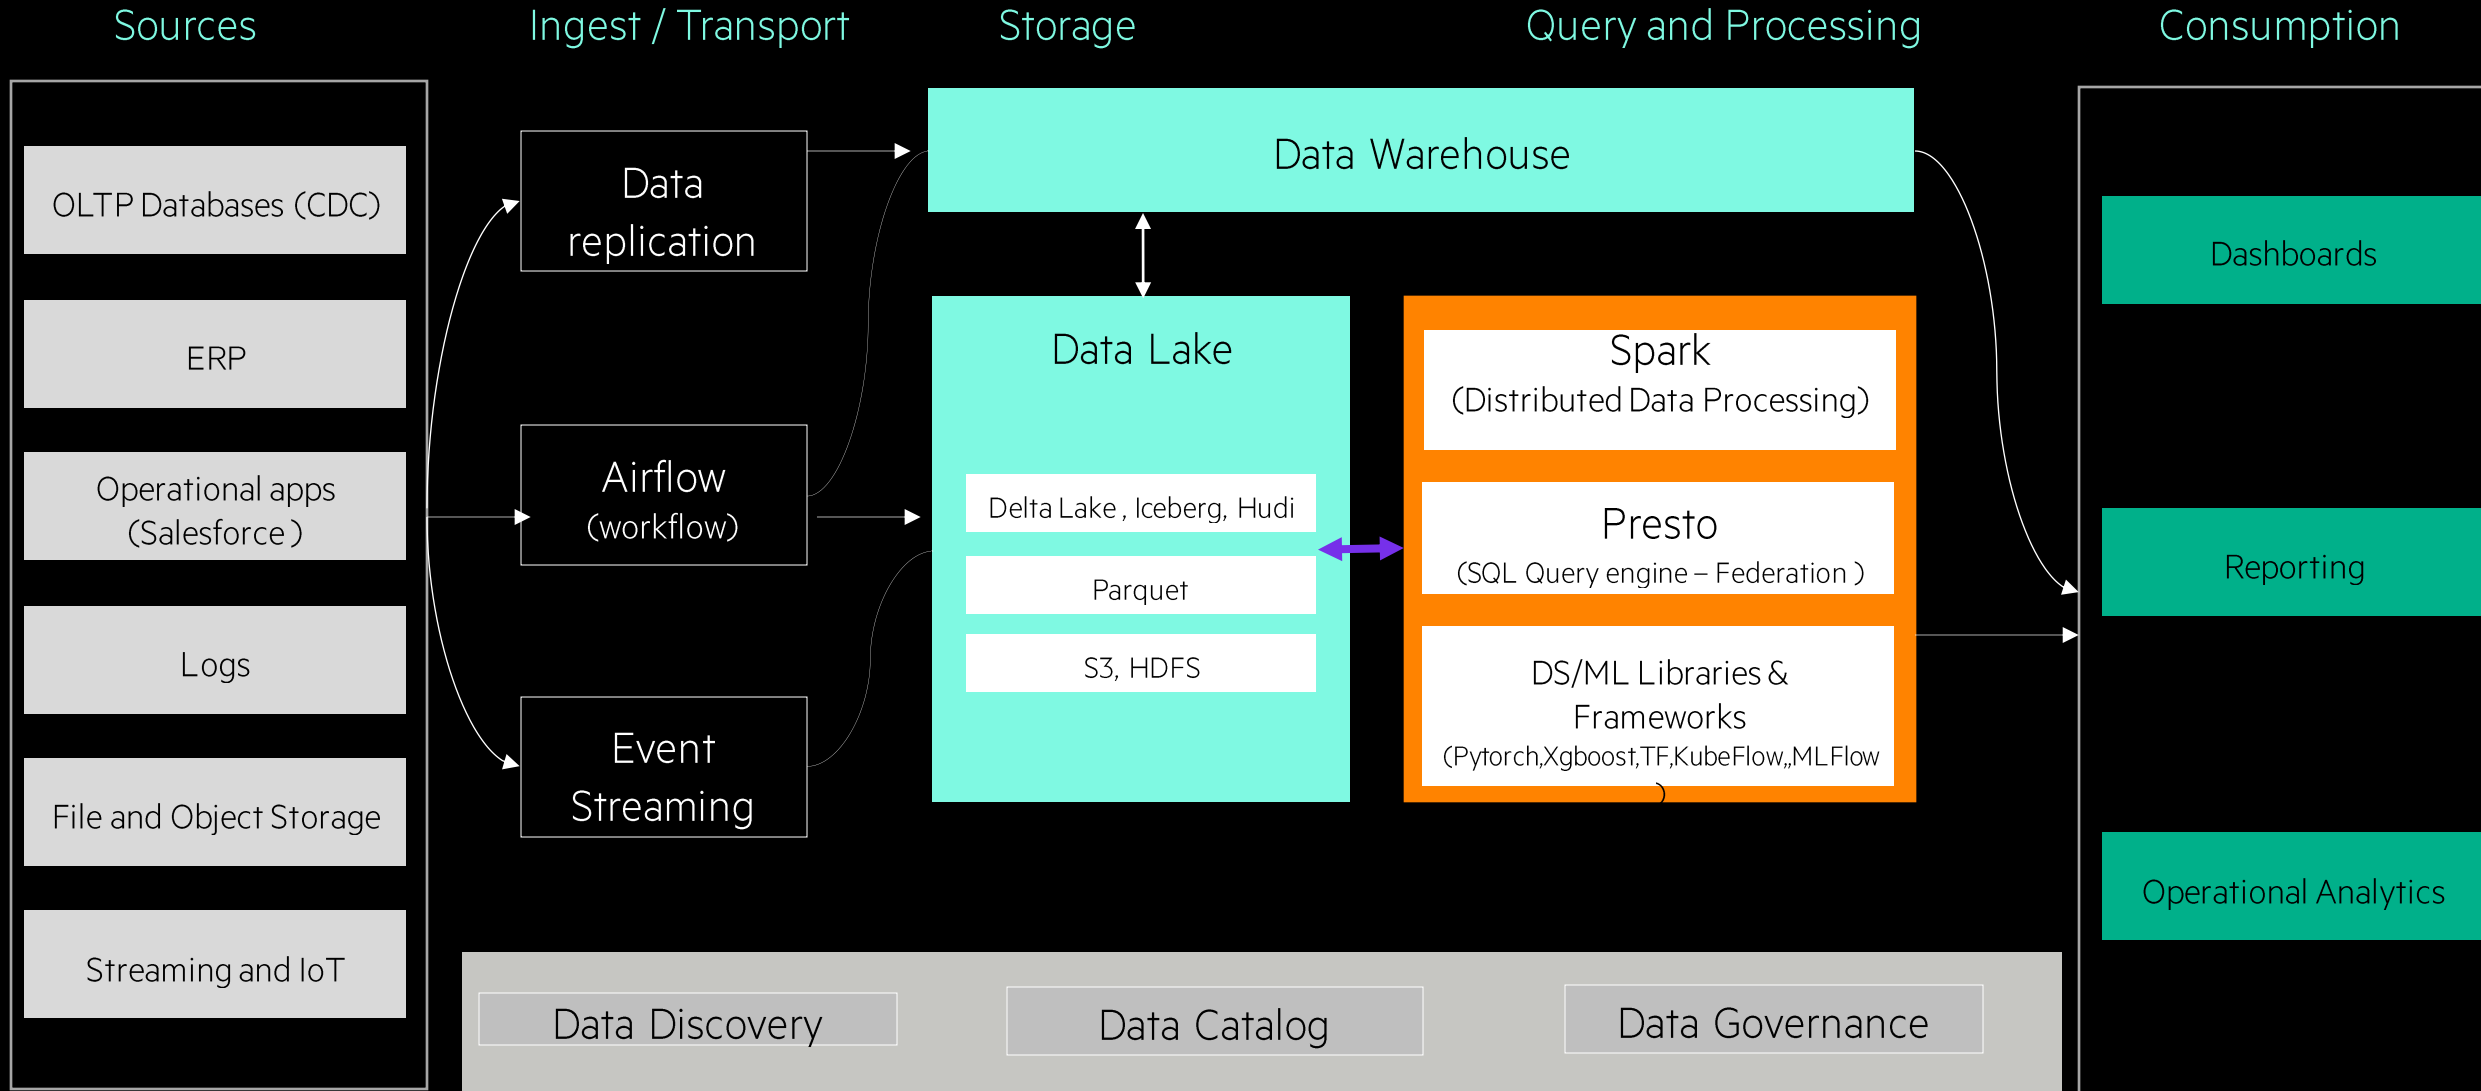

MODERN DATA ENTERPRISE PARADOX

Data-centric

Faster Insights

Hybrid is the new norm

Data – Diverse, Distributed and Silo'ed

Self-serve data and analytics is hard

Enterprise Security, Governance , Access controls

Operational efficiencies and consistency in hybrid cloud environments

Skillset scarcity

OSS is great but hardening, owning lifecycle is hard

MODERN DATA & ANALYTICS ARCHITECTURE

HPE E Z M E R A L

HPE Ezmeral gives customers the software foundations to develop and deploy analytics applications across hybrid-cloud environments