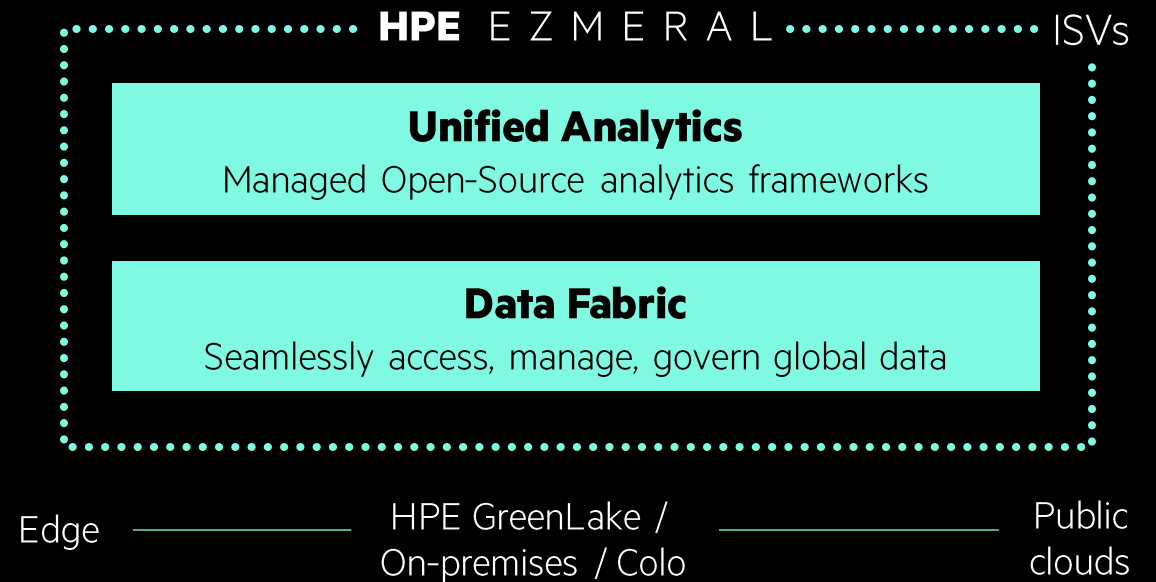

Operational efficiencies and consistency in hybrid cloud environments

Skillset scarcity

OSS is great but hardening, owning lifecycle is hard

MODERN DATA & ANALYTICS ARCHITECTURE

HPE E Z M E R A L

HPE Ezmeral gives customers the software foundations to develop and deploy analytics applications across hybrid-cloud environments